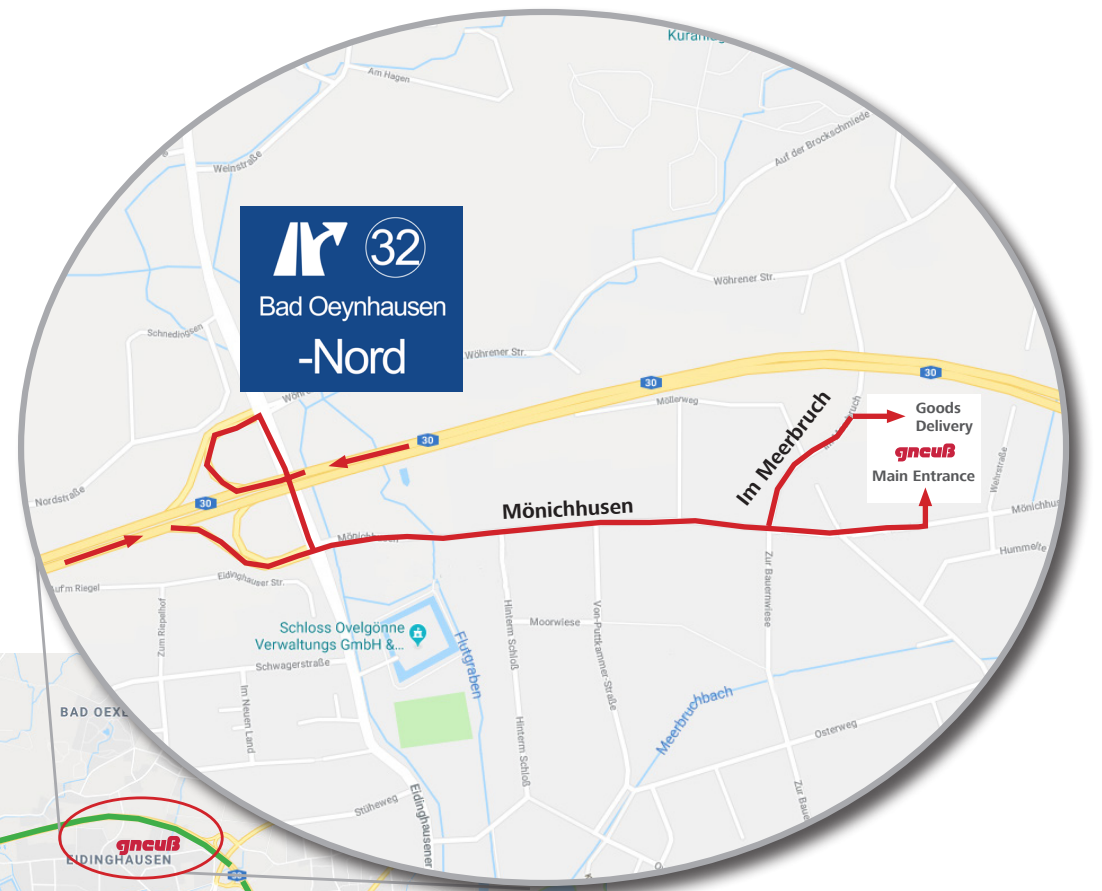

New A30 road bypass - how to find Gneuss

Coming from A2 please take the Autobahn junction **32** to Bad Oeynhausen / Osnabrück.

On A30 please take the exit no. **32** / Bad Oeynhausen-Nord. Drive into road **Mönichhusen**, after 950m Gneuss is on the left.

For goods delivery and collection, please turn left after 700m into road **Im Meerbruch**. After 500m you will find our back entrance.

Osnabrück/
Amsterdam

Dortmund - Hannover